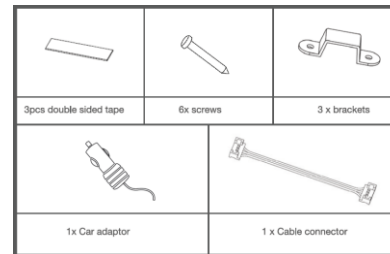

NEW

LED Strip Light

LED Strip Light Range

Specifications

5M LED Strip Light.
 CCT Changeable and RGB+W version
 Remote Controlled: Flash, Strobe, Fade and Smooth modes.
 Car adaptor included: Ideal for caravan, food truck application, etc.
 IP65 Rating on LED Strip only.
 Dimmable.

Accessories included:

Car Adaptor:

Remote Control: RGB+W & CCT

Model No.	Description	Colour	Globe
MF4407RGBW	5M LED Strip light	RGBW	24W / N/A Lm
MF4409CCT	5M LED Strip light	CCT	36W / 350Lm